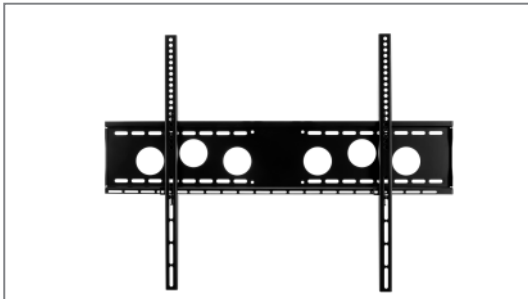

Elia SB Back-to-Back

Heavy-duty stand system for 2 screens „back-to-back“

Item no.: 4876

Elia SB Back-to-Back is a heavy-duty stand system for two screens with a screen size up to 75"/ 191 cm max.. The screens are mounted back-to-back in landscape format.

The VESA universal mounts is already included and can be equipped up to VESA 800 x 600 mm max.. The VESA mount can be set at different heights. The height is selectable in detents in 50-mm steps.

The oval, tilt-proof base plate has a footprint of W 900 x D 600 mm. The column height (including the base plate) is 1810 mm.

The column cover is removable and allows easy access to the cabling, which finds enough space inside the column.

The Elia SB back-to-back heavy-duty stand system is available in black and has a maximum load capacity of 125 kg (2x 62.5 kg).

The stand system can optionally be equipped with a special set of castors, which has a soft grip surface for easy handling and low noise emissions. Set consisting of 6 castors, including lock-type brake (Item no.: 2407).

In addition, a glass shelf for AV equipment is available, which is height-adjustable and offers an area of W 500 x D 300 mm to use. If necessary, several glass shelves can be mounted one above the other (Item no.: 2406).

incl. VESA mounts with VESA 800 x 600 mm max.