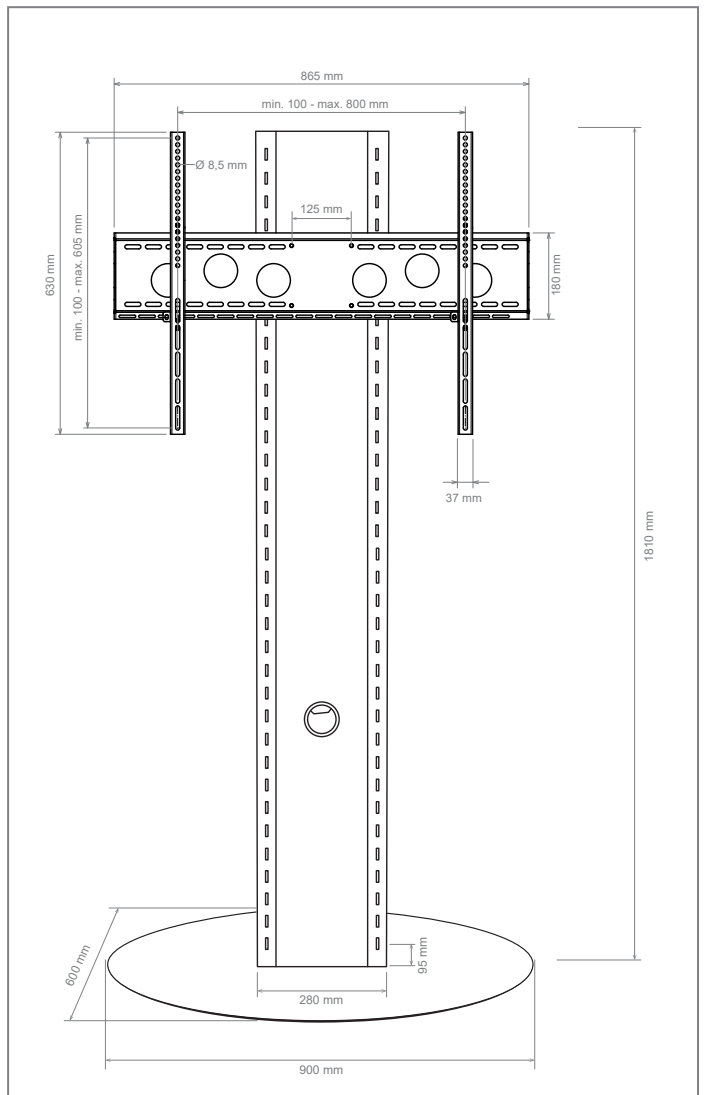

Technical changes reserved